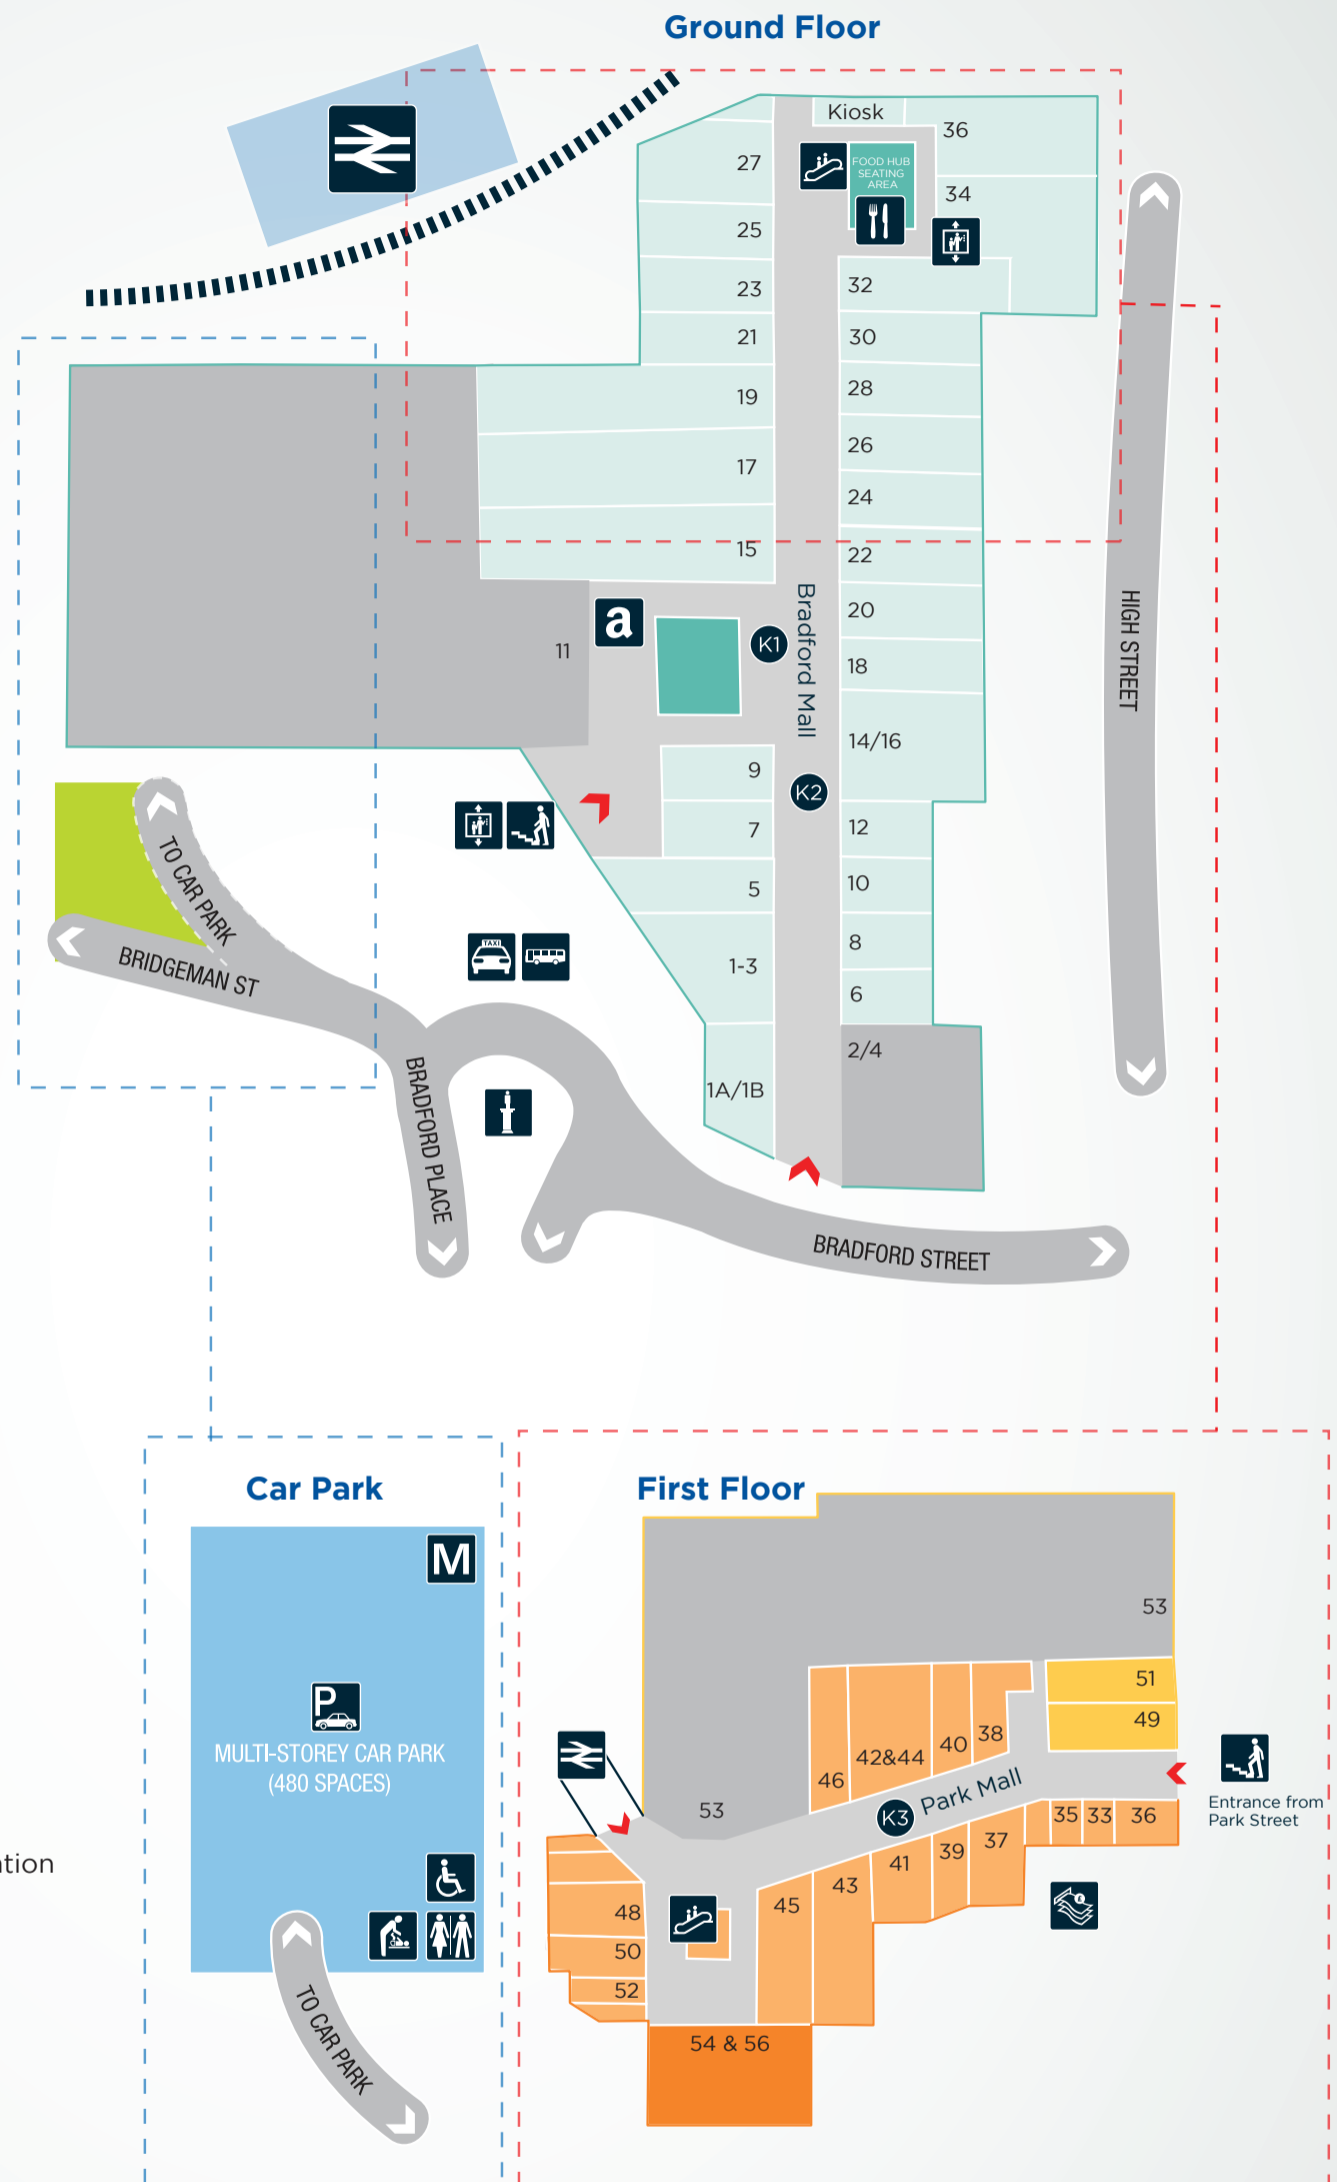

## HOME & LIVING

- 14-16 Midlands Air Ambulance
- 11 Poundstretcher

## MOBILE & TECHNOLOGY

- 51 EE
- K1 Sky
- K2-K3 Top Gifts
- 7 X-change
- 36 O2

## SERVICES

- A Amazon Lockers
- 5 Amplifon
- 35 Eurochange
- 30 Manor Farm Community Association
- 37 Viking E-Cigs
- 28 Street UK
- 33 Park Place Shoe Repair
- Timpsons Kiosk

Please look out for our pop up Ping Pong Parlour - It's free, just pop in and play!

## CAR PARK OPENING HOURS

Mon - Sat 6.00am - 7.30pm  
 Sun 9.30am - 5.00pm

- Disabled Toilets
- Taxi Pick-up
- Parking
- Monument
- Toilets
- Lift
- Bus Stop
- Food Hub Seating area
- Baby Change
- Escalator
- Walsall Railway Station
- Cash Machine
- Management suite
- Stairs
- Amazon lockers